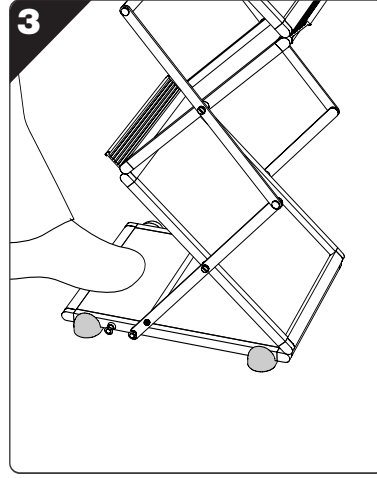

# Nomadic LitStand™ Deluxe

Set-Up Instructions

Revised: 25.08.05

North America: 800.732.9395 • Europe: +353.98.66011

Nomadic Display®