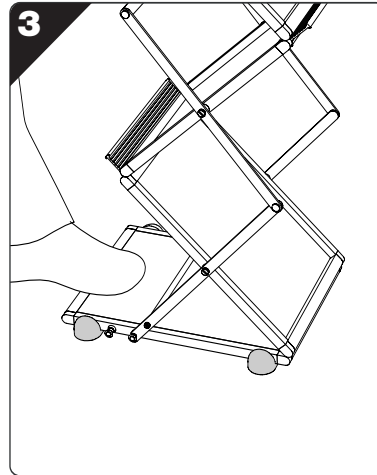

Nomadic LitStand™ Deluxe

Set-Up Instructions

Revised: 25.08.05

North America: 800.732.9395 • Europe: +353.98.66011

Nomadic Display®