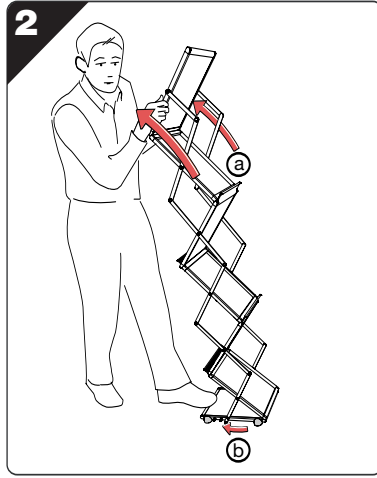

# Nomadic LitStand™ Deluxe

Set-Up Instructions

Revised: 25.08.05

North America: 800.732.9395 • Europe: +353.98.66011

Nomadic Display®