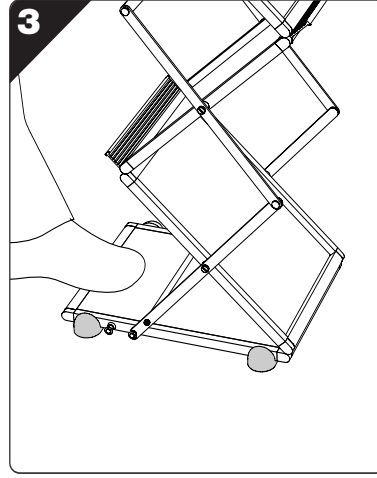

Nomadic LitStand™ Deluxe

Set-Up Instructions

Revised: 25.08.05

North America: 800.732.9395 • Europe: +353.98.66011

Nomadic Display®