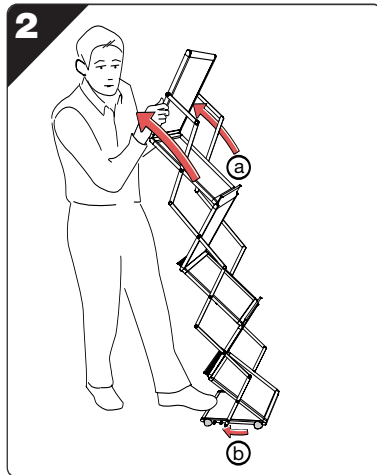

Nomadic LitStand™ Deluxe

Set-Up Instructions

Revised: 25.08.05

North America: 800.732.9395 • Europe: +353.98.66011

Nomadic Display®