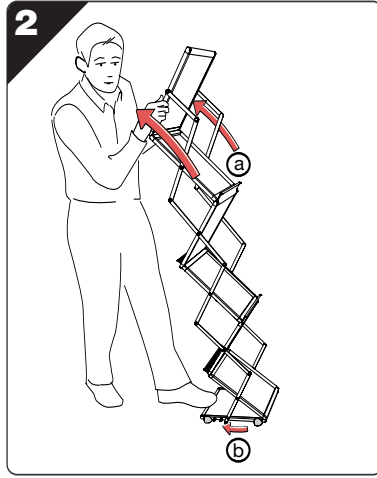

Nomadic LitStand™ Deluxe

Set-Up Instructions

Revised: 25.08.05

North America: 800.732.9395 • Europe: +353.98.66011

Nomadic Display®