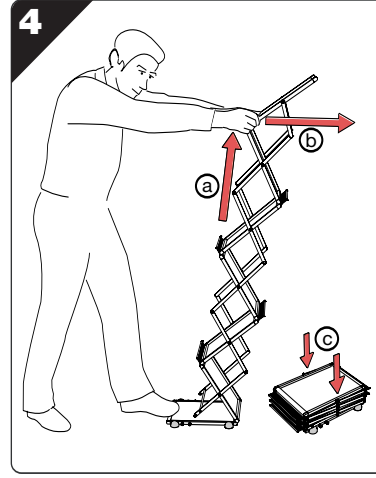

# Nomadic LitStand™ Deluxe

Set-Up Instructions

Revised: 25.08.05

North America: 800.732.9395 • Europe: +353.98.66011

Nomadic Display®