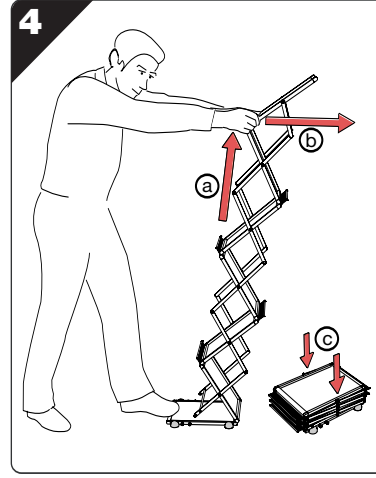

Nomadic LitStand™ Deluxe

Set-Up Instructions

Revised: 25.08.05

North America: 800.732.9395 • Europe: +353.98.66011

Nomadic Display®