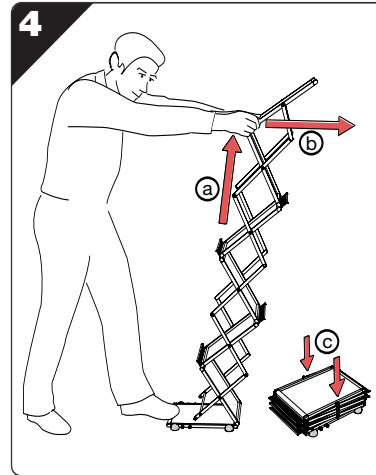

Nomadic LitStand™ Deluxe

Set-Up Instructions

Revised: 25.08.05

North America: 800.732.9395 • Europe: +353.98.66011

Nomadic Display®